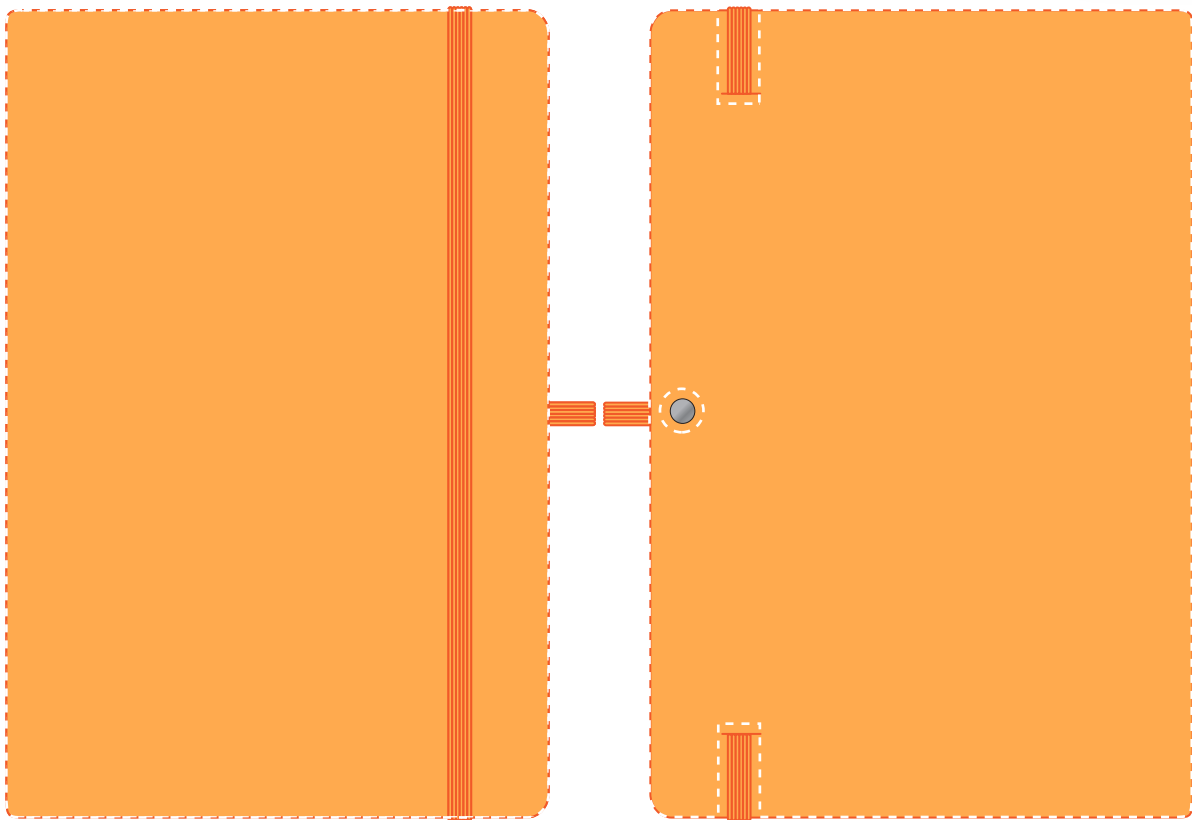

Your Ref:

Quantity:

Product Code: QS3345

Our Ref:

Version: 1

Product Colour: NEON ORANGE

PRINTING CONCERNS:**PRODUCT INFO: DUE TO THE NATURE OF THE PRODUCT THE PRINT POSITION MAY VARY BY 2 - 3 MM**

We stock this item in the following colours

**PANTONE REFERENCE(S)**
 Full Colour (Edge to Edge)

*Product Image for visualisation
- colours may vary*

ARTWORK SCALE 50%

- **CENTRED TO PRINT AREA**
- **CENTRED TO NOTEBOOK**

The dashed line is to demonstrate print area and will not appear on your printed item

To proceed, please approve visual via the online system.

ARTWORK SCALE 100%
Max print area: Edge to Edge

ARTWORK SCALE 100%
Max print area: Edge to Edge